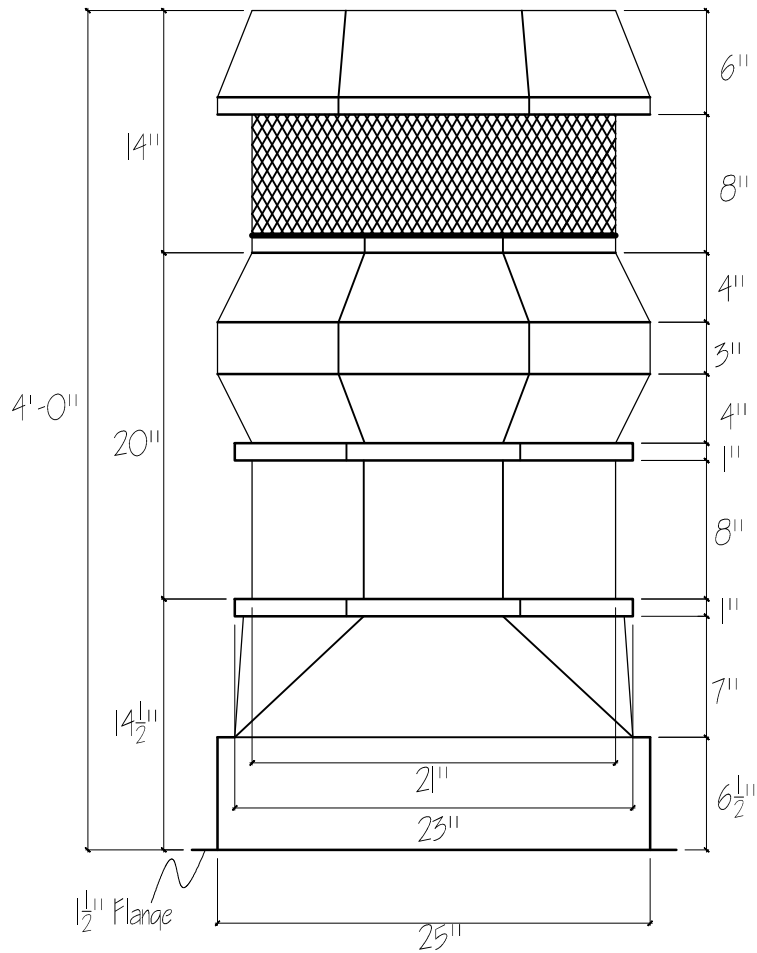

Plan/ Top View

SIGNATURE:

DATE:

OLD WORLD DISTRIBUTORS, INC.

Available Materials:

- 16 oz. Copper
- 16 oz Lead Coated Copper

Notes:

- 22 ga Expanded Metal Mesh
- Available in Vented or Unvented
- Vented option comes with stainless steel interior sleeve

Part No.: Baltic Chimney Pot 4' x 25" x 25"